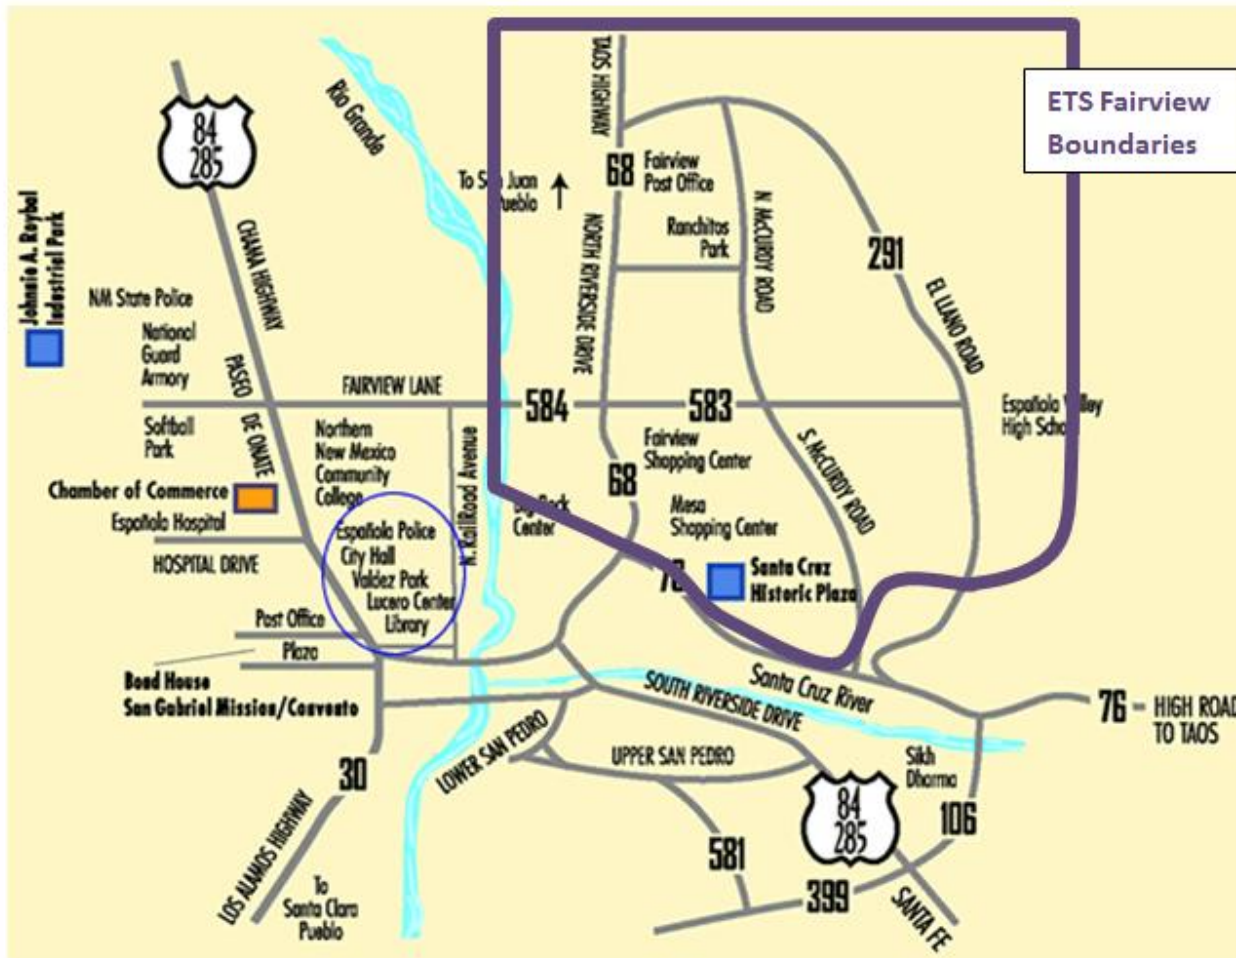

Area Served

Students in the Fairview area of the city of Espanola are served, including the areas of:

- North and South McCurdy Road
- El Llano Road and Area
- Santa Cruz Historic Plaza area
- West and East side of Riverside Drive from SR 76 through El Llano Rd.
- North SR 76 from Riverside to S. McCurdy